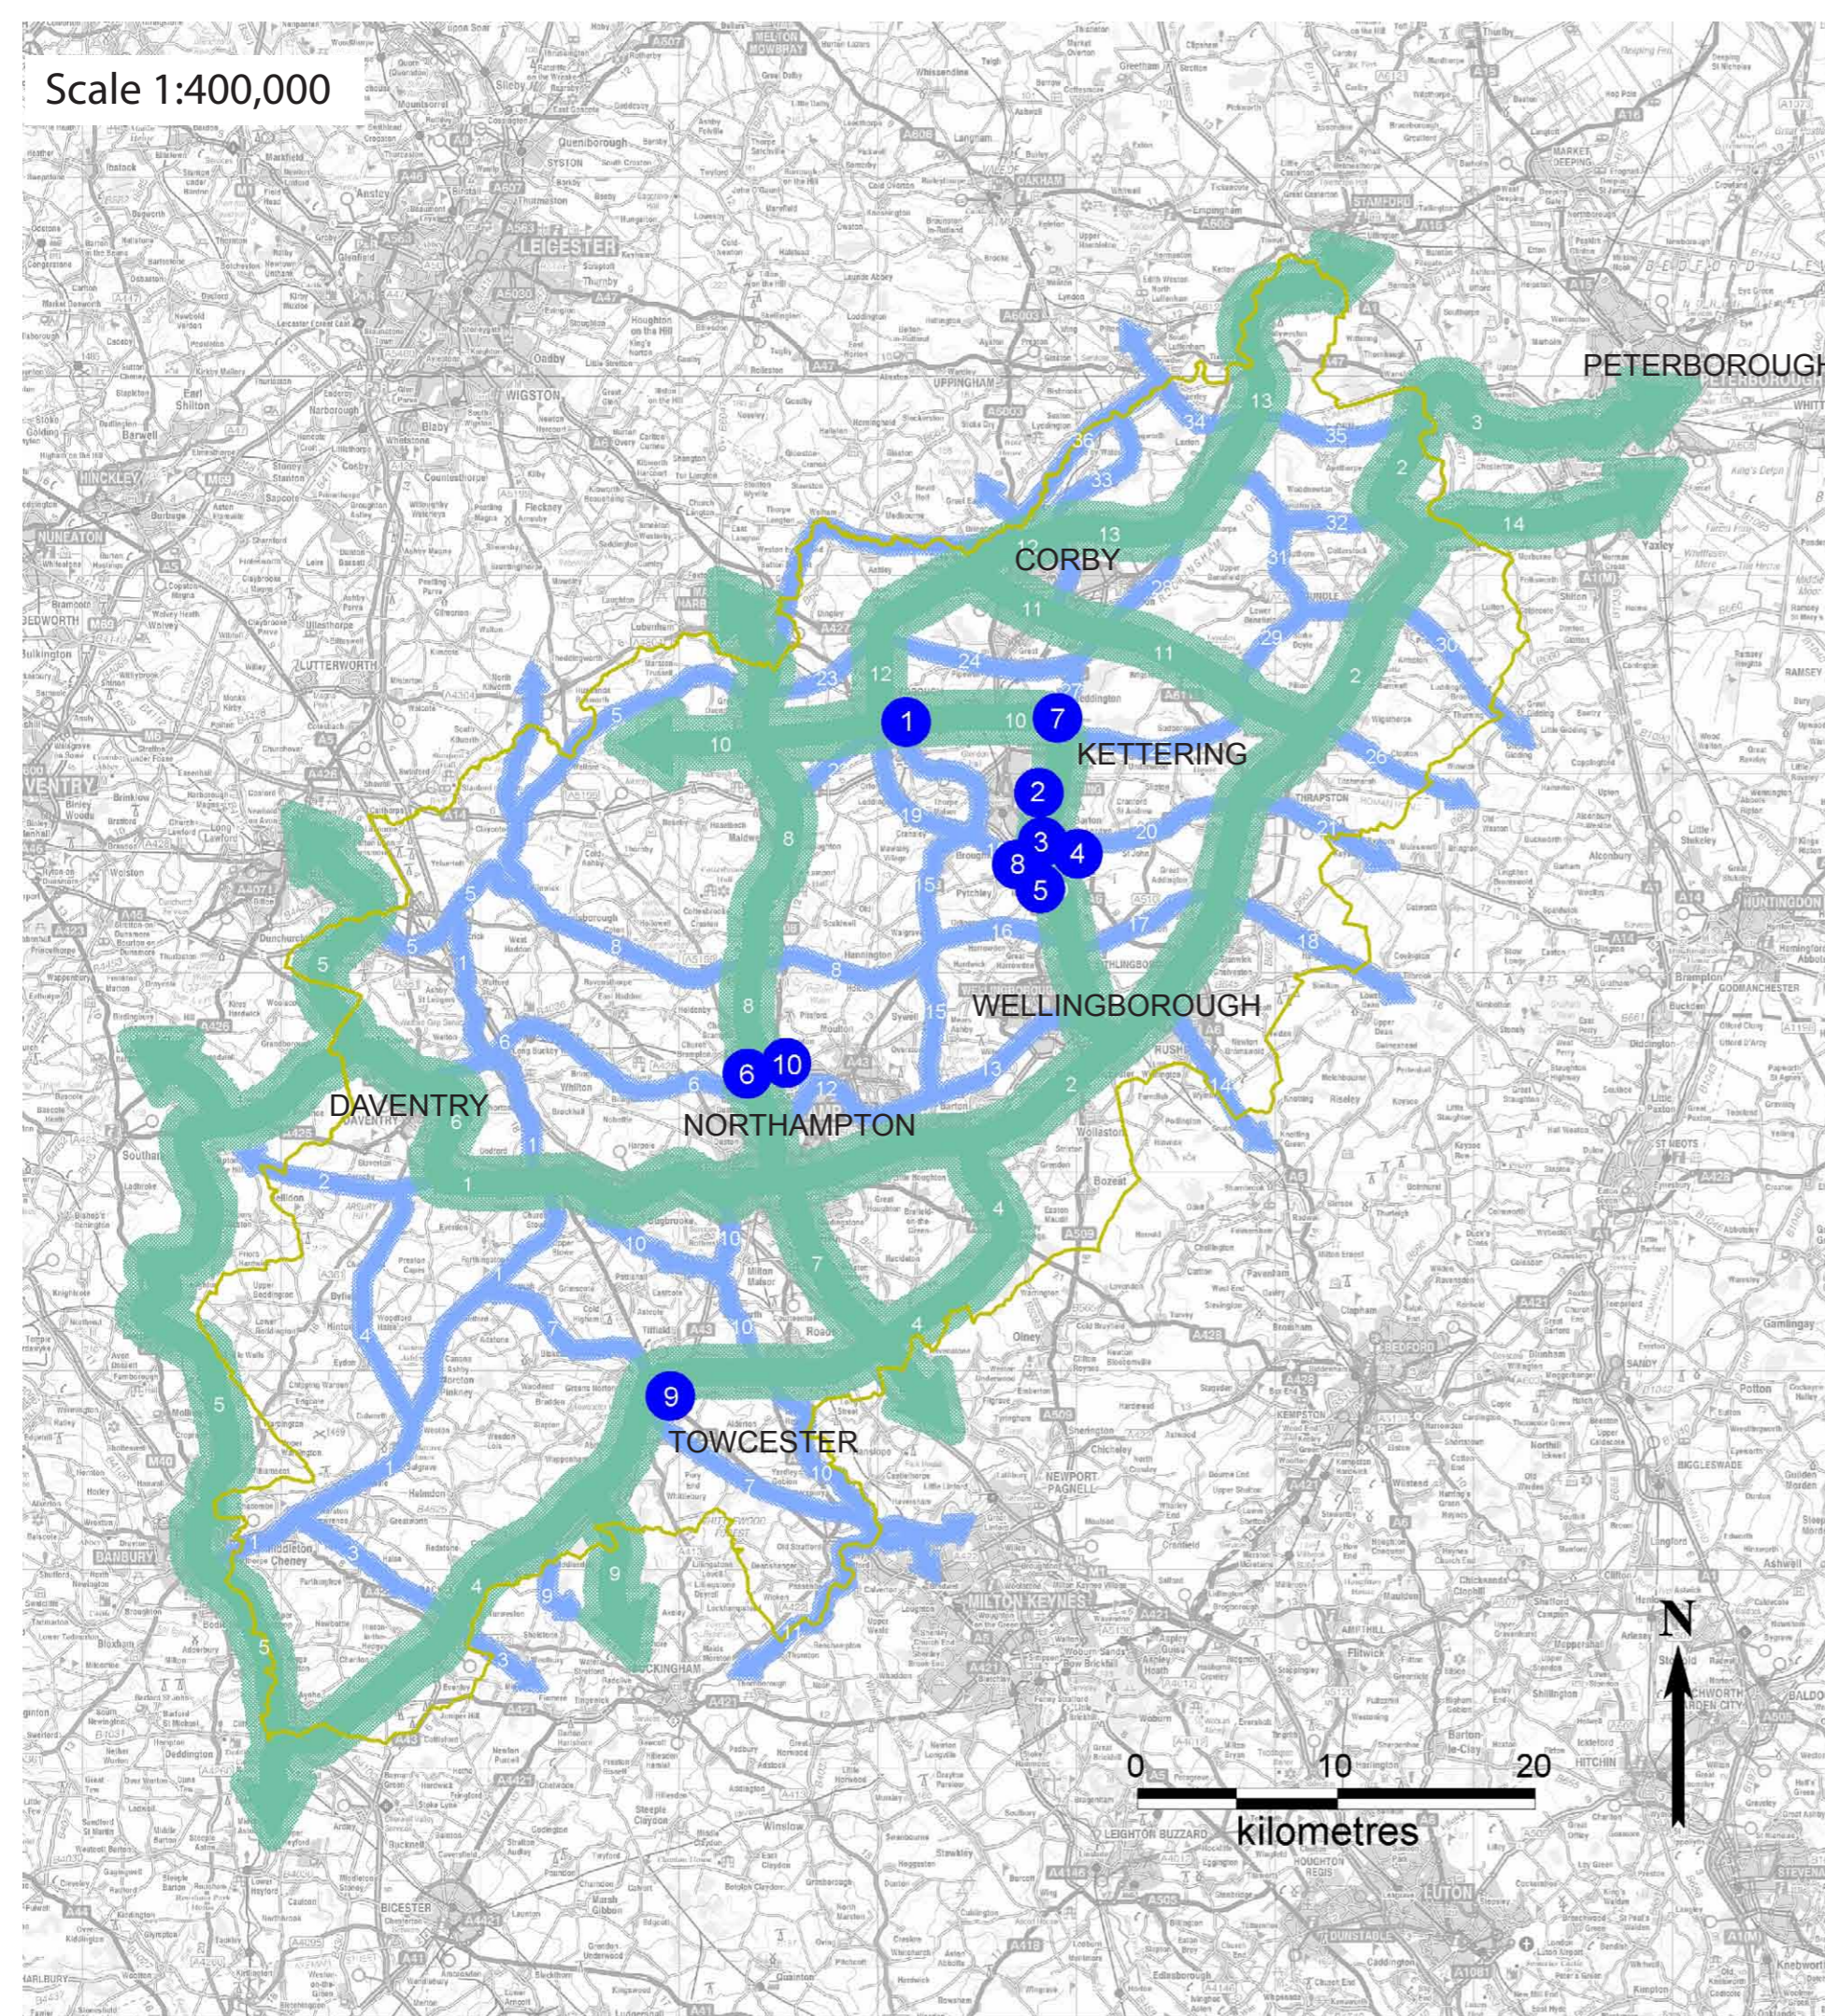

Scale 1:400,000

Habitat Restoration/Creation Project Locations 2004 - 2011

- 1 Tailby Meadows Meanders, Desborough
- 2 'Ise Meadows' meanders, Kettering
- 3 Wicksted Water Meadows, Kettering
- 4 Castle Field Scheduled Ancient Monument, Kettering
- 5 Wicksted Park Lake Restoration, Kettering
- 6 Kingsthorpe North Meadow, Kingsthorpe
- 7 Newton Field Centre (management plans and community events)
- 8 Wildlife Trust, South Field Farm SSSI
- 9 Towcester Watermeadow, Towcester
- 10 Boughton Pocket Park, Northampton

KEY

-  Northamptonshire County Boundary
-  Principal Settlements
-  Sub-Regional Green Infrastructure Corridors
-  Local Green Infrastructure Corridors